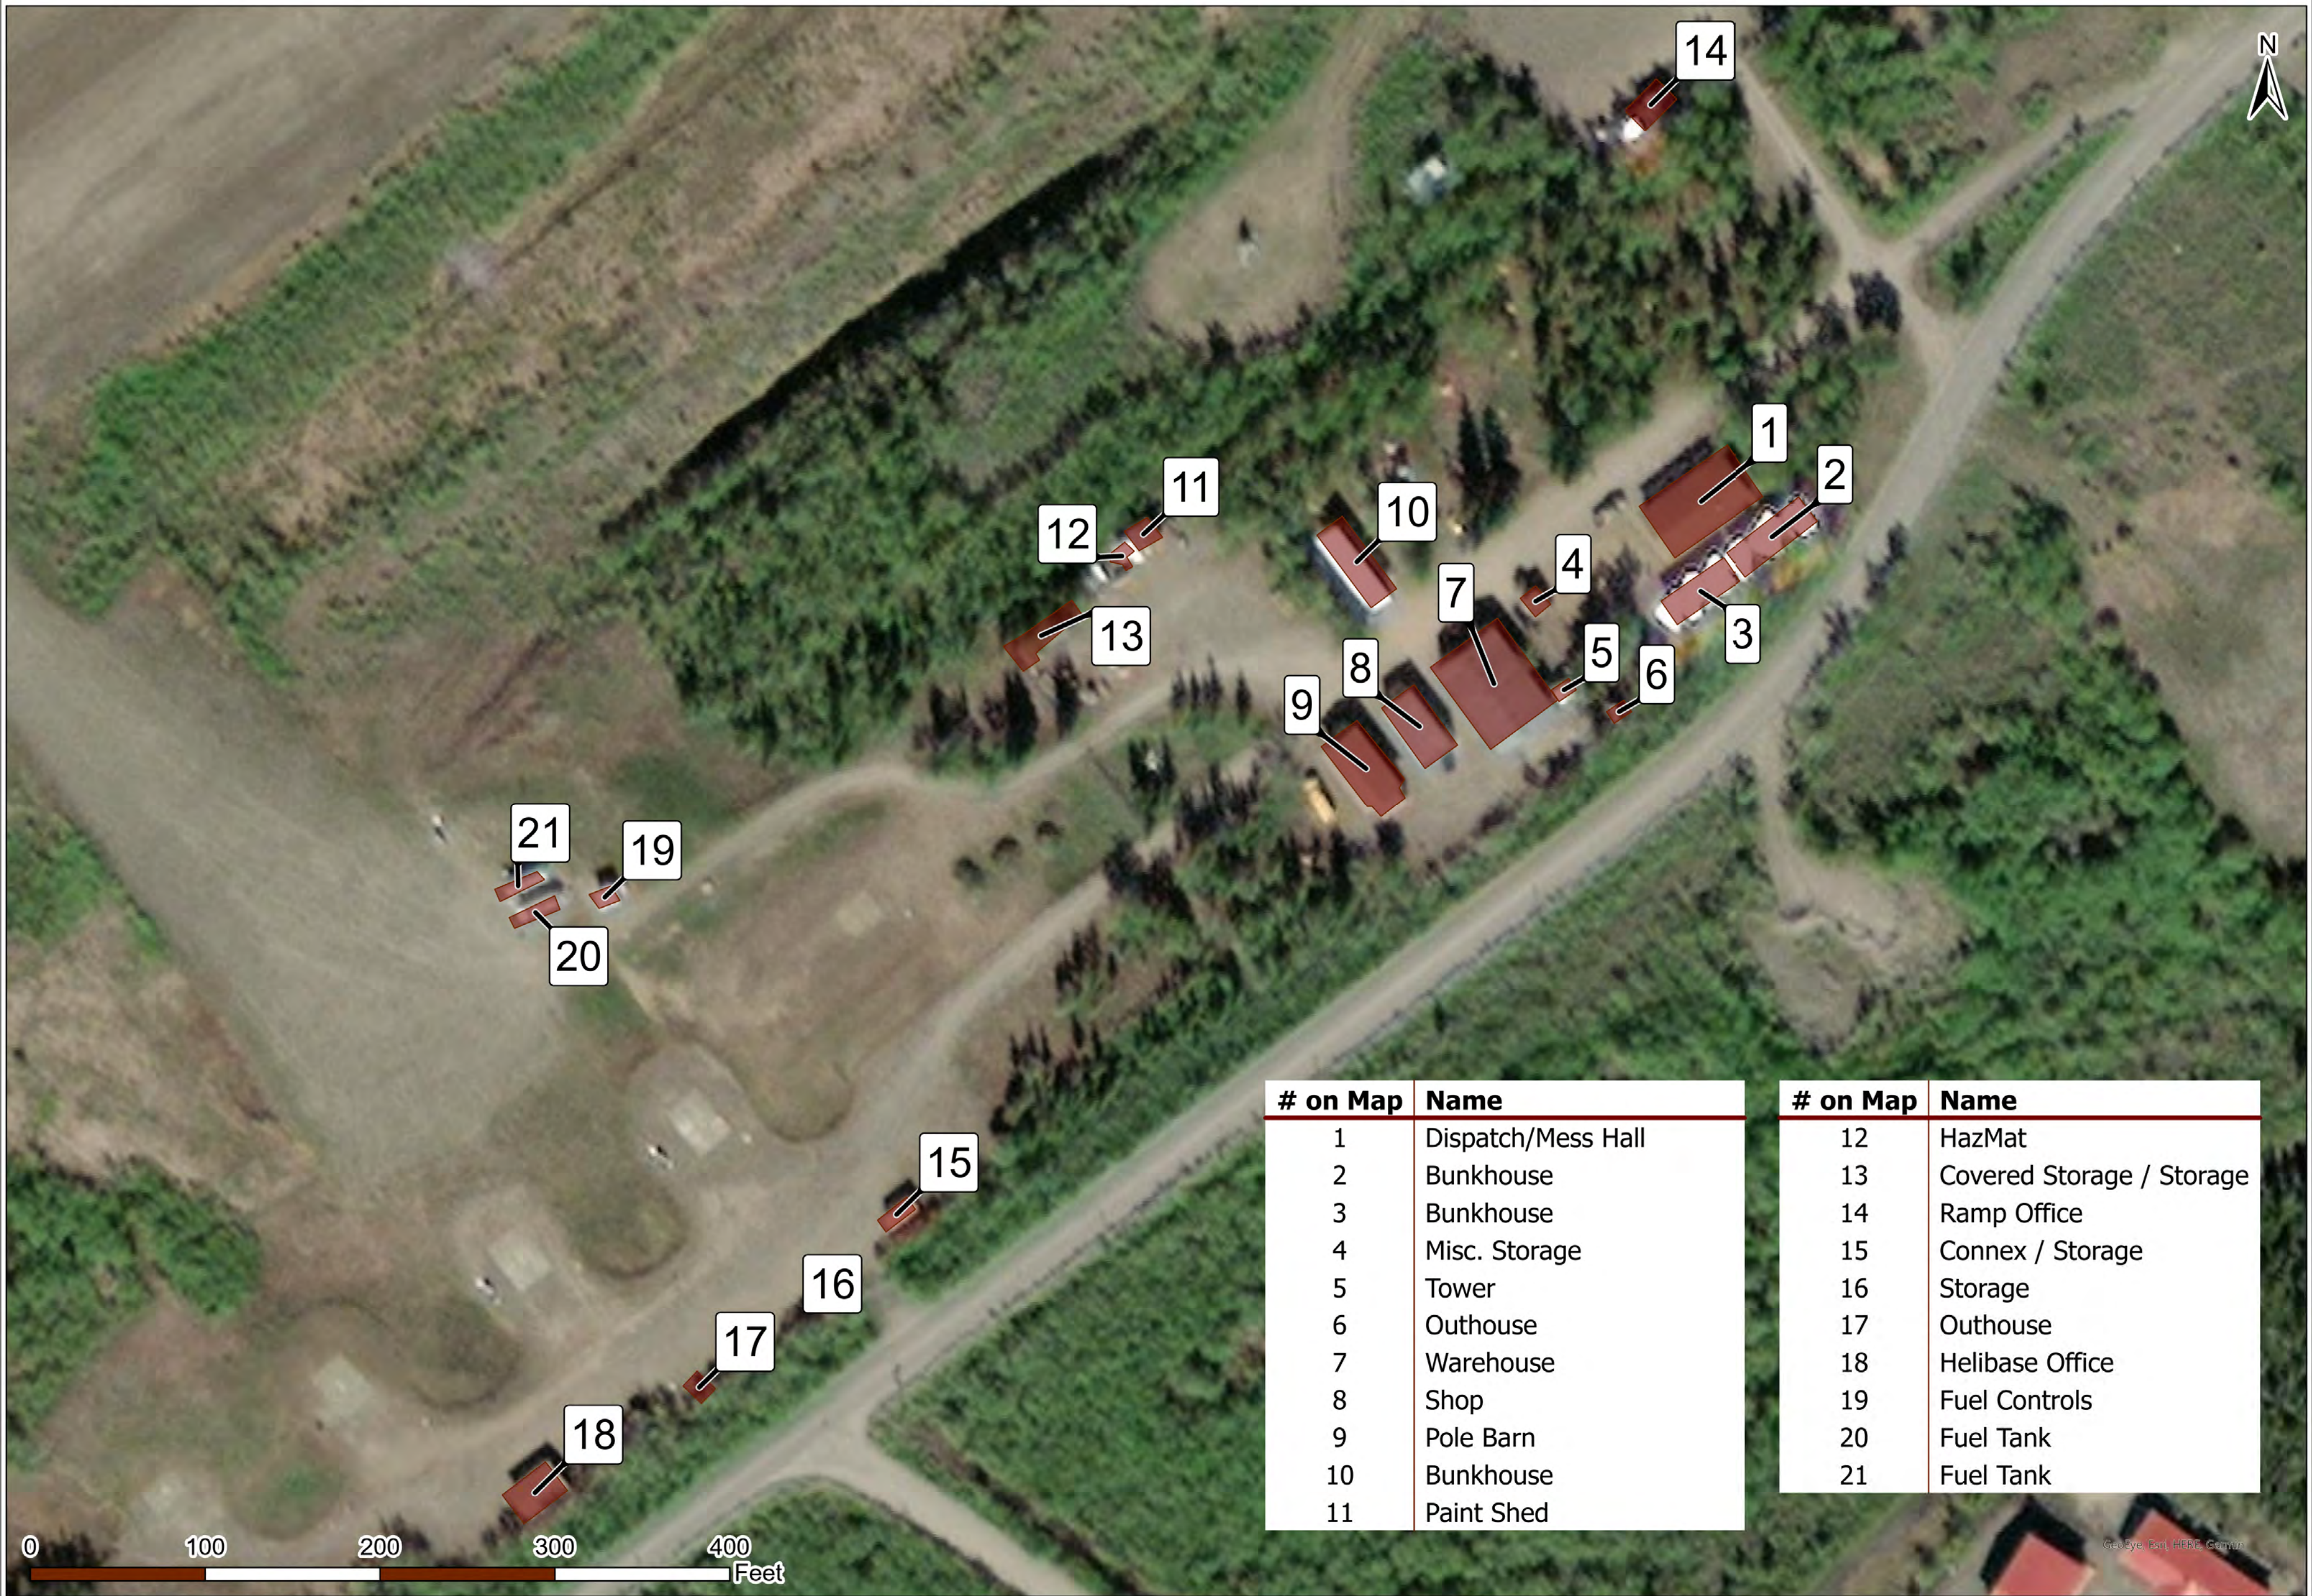

# Fort Yukon Station

# on Map	Name
1	Dispatch/Mess Hall
2	Bunkhouse
3	Bunkhouse
4	Misc. Storage
5	Tower
6	Outhouse
7	Warehouse
8	Shop
9	Pole Barn
10	Bunkhouse
11	Paint Shed

# on Map	Name
12	HazMat
13	Covered Storage / Storage
14	Ramp Office
15	Connex / Storage
16	Storage
17	Outhouse
18	Helibase Office
19	Fuel Controls
20	Fuel Tank
21	Fuel Tank